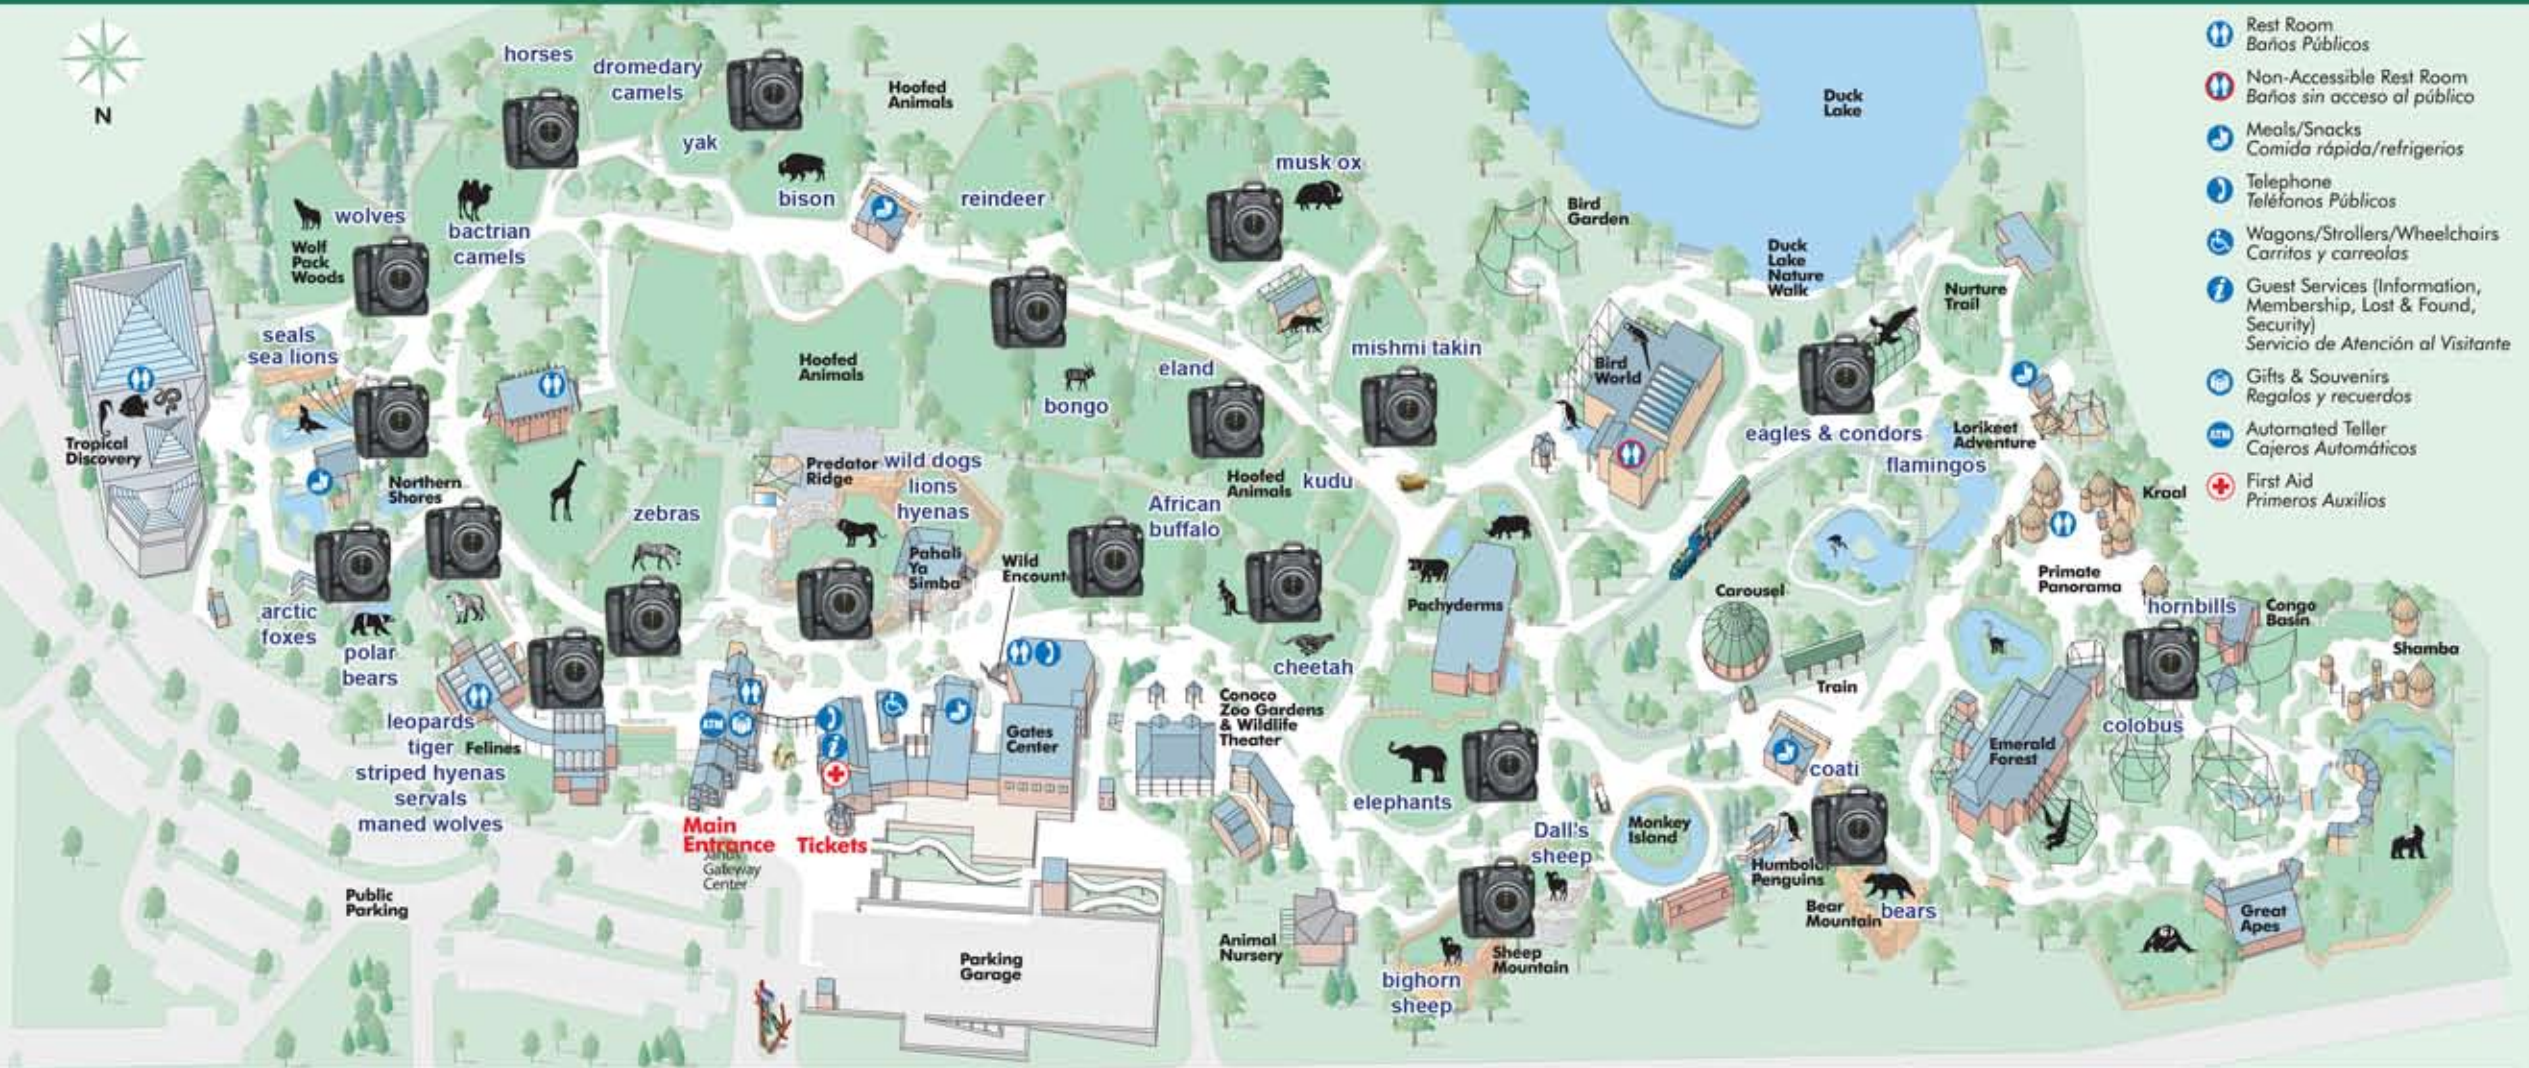

Denver Zoo Morning Photography Spots

Denver Zoo Morning Photography

Animal areas available for photography:

(Outdoor exhibits only. Some animals may not be on exhibit)

Predator Ridge - African wild dogs, lions, spotted hyenas
Felines - Amur leopards, jaguar, maned wolves, servals, striped hyenas, tigers
Northern Shores - arctic foxes, polar bears, sea lions, seals, wolves
Hoofed Animals - Bactrian & dromedary camels, cheetahs, bongo, cape buffalo, eland, Przewalski's wild horses, musk ox, reindeer, yak, zebras
Aviary - condors, eagles, flamingos
Primate Panorama - colobus monkeys, hornbills
Bear & Sheep Mountains - Asiatic black bear, grizzly bear, coati, bighorn sheep, Dall's sheep
Pachyderms - elephants

Reminder:

Photos taken at Denver Zoo are for your personal use only (including recreational use and photo contests). Commercial photography (for profit-making like stock photography) is prohibited without written permission from our Marketing department.