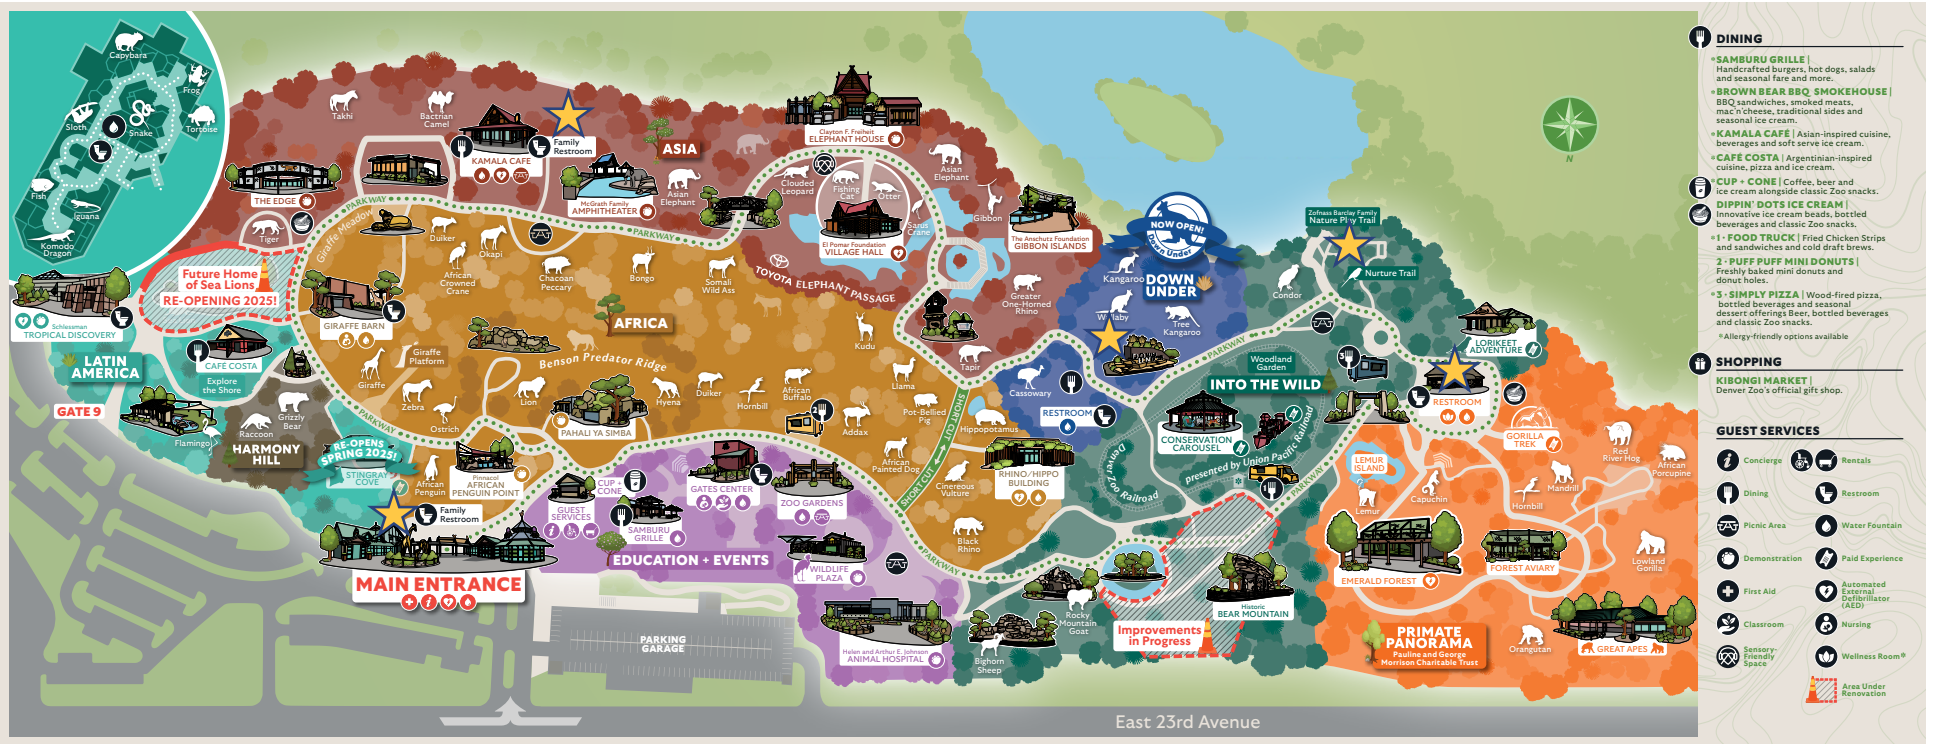

MAP OF QUIET ZONES

Quiet Zones can be found in the following areas (marked with a yellow star). These areas typically have a lower noise level and have fewer crowds than other locations.

- Main Entrance Family Restrooms
- Kamala Café Family Restroom
- Primate Panorama Wellness Room
- Down Under Wellness Room
- Duck Lake Viewing Area (Near the Nurture Trail)

Visit www.denverzoo.org/hours-admission for our hours, map and schedule of daily animal demonstrations.